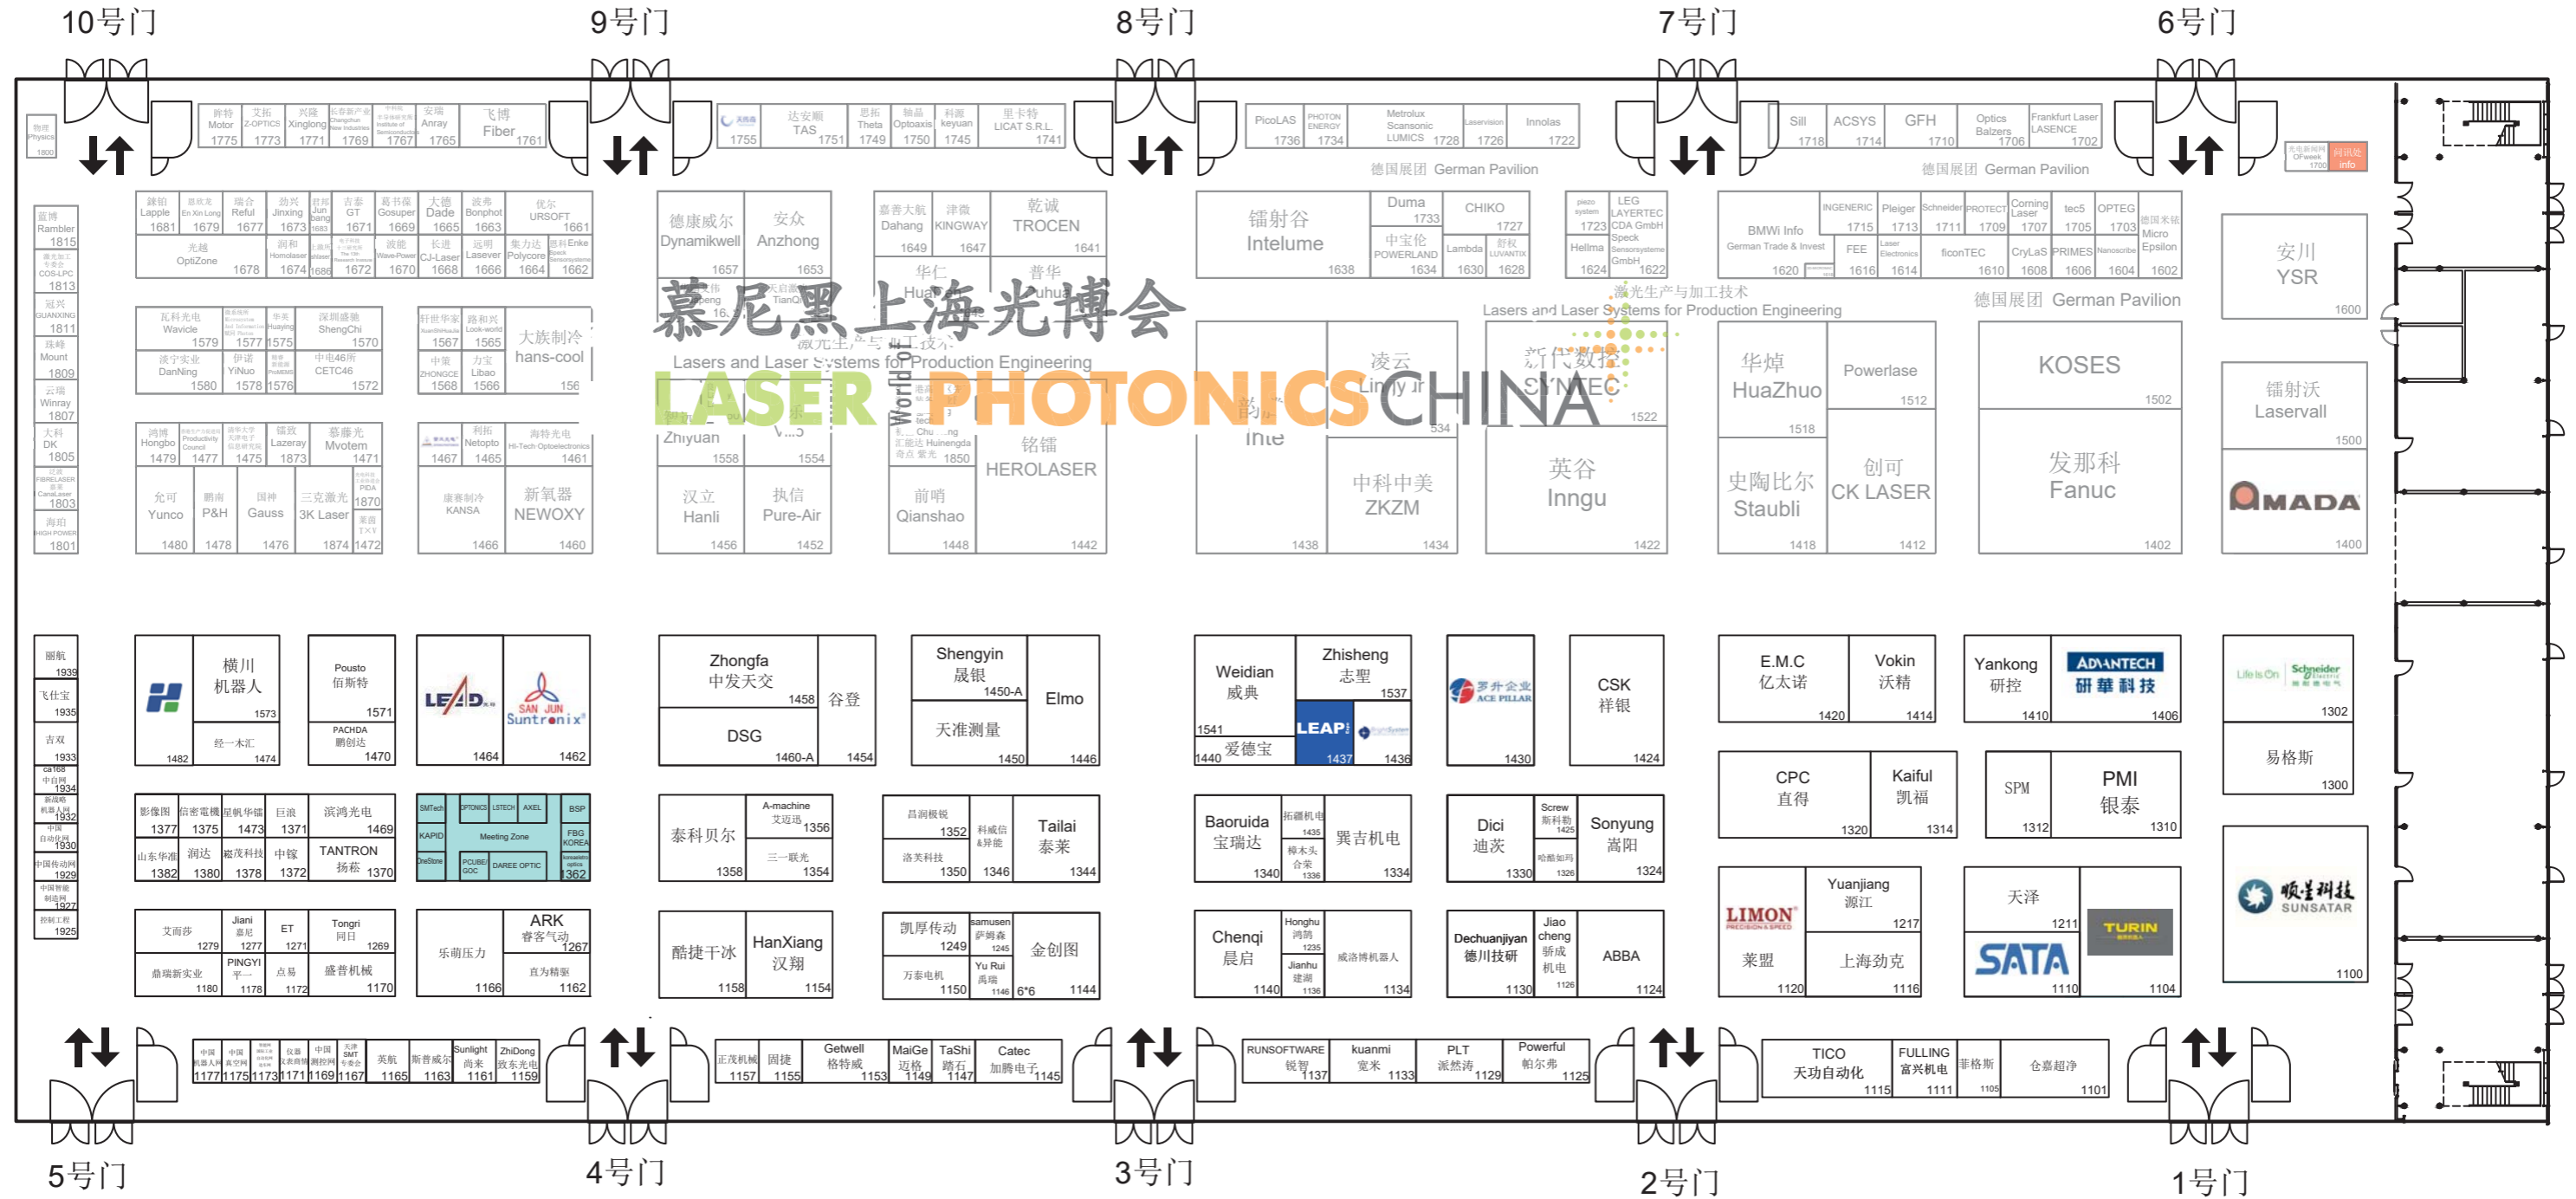

Hall W1

推荐展商
Welcome to visit

W1 电子制造自动化与运动控制
EMA & Motion Control

展馆平面图
Floor Plans

展商名单
Exhibitor List

会议议程
Forum Agenda

展商现场活动
Events of Exhibitors

展馆平面图
Floor Plans

展商名单
Exhibitor List

会议议程
Forum Agenda

展商现场活动
Events of Exhibitors